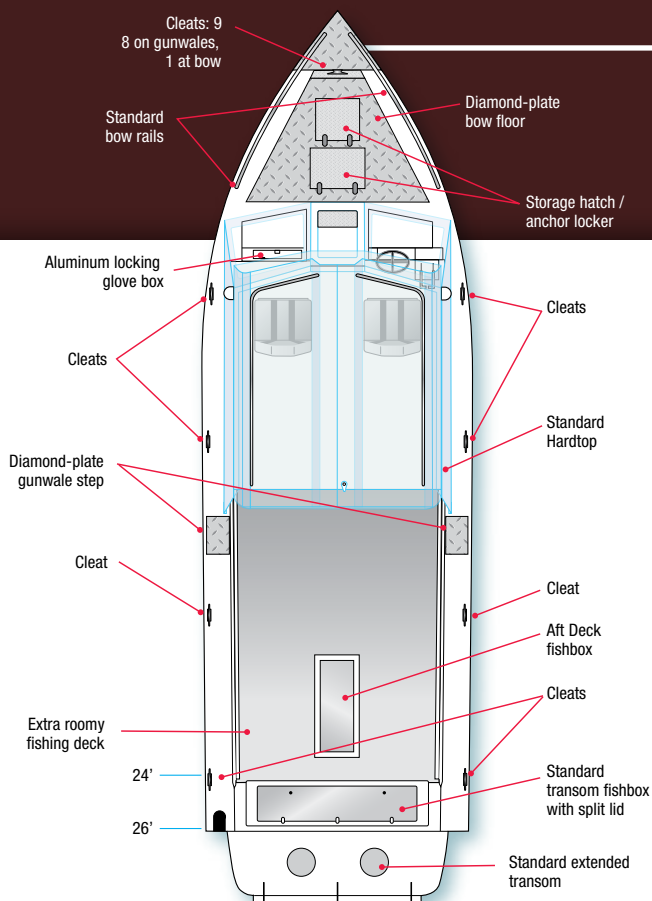

**Tougher than the fish.
Tougher than the weather.**

Named for the state where fishermen know their boats, the big, strong Hewescraft Alaskan is a huge reason we are the best selling aluminum boat in the 49th state. With ample size and ruggedness, the Alaskan delivers for even the most discriminating charter guides across the US and Canada. Wherever you live and fish, when you own the Alaskan, you are in good company.

ROOMY. RUGGED. RELIABLE.
HEWESCRAFT.COM