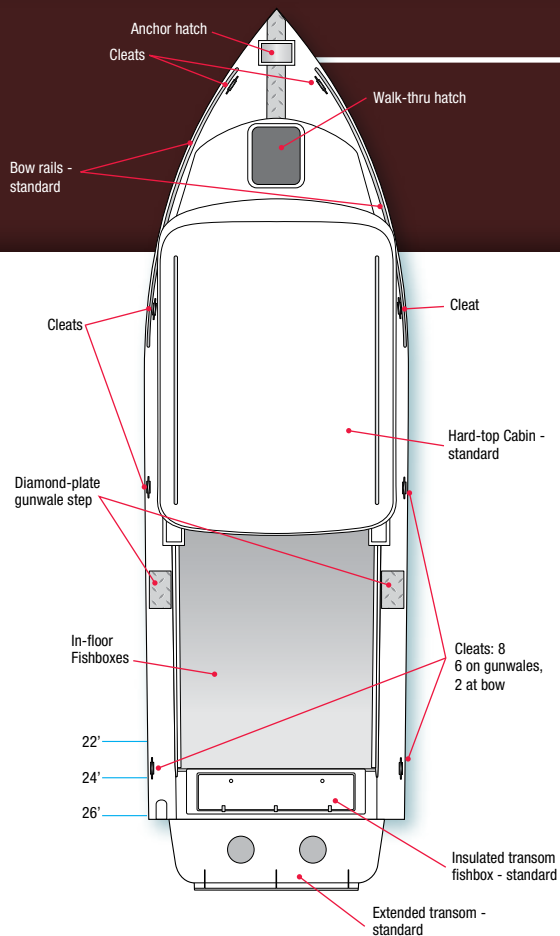

LARGE OCEAN

PACIFIC CRUISER

22 :: 24 :: 26

Your Fishing RV.

With large fishing decks, high sides, a stable ride, and exceptional safety features, the Pacific Cruiser is a boat any hardcore fisherman would love. But with a walk-through cuddy hatch; spacious v-berth sleeper with upright seating; dinette that converts to a bed; galley with stove/heater combo; and marine head option (on 260 only), you'll feel like you never left home. But leave home you will, and with a gas tank of up to 156 gallons, the Pacific Cruiser makes it easier to go further and fish longer.

ROOMY. RUGGED. RELIABLE.
HEWESCRAFT.COM

PACIFIC CRUISER

22 :: 24 :: 26

Rock Solid.

This is a Hewescraft through and through. Built with our famous all-welded aluminum hull, the Pacific Cruiser is rock solid — and will remain that way for generations of fishermen to come.

EZ Loader Trailers.

Your Hewescraft rugged aluminum boat deserves a trailer to match. EZ Loader's galvanized trailers deliver an exceptional value and a custom fit with your new Hewescraft.

MODEL	220 ET	240 ET	260 ET	260 ET
HARD TOP TYPE	RLC	RLC	RLC	MLC
LENGTH	24' 3"	26' 5"	27' 10"	27' 10"
BEAM	102"	102"	102"	102"
INSIDE DEPTH	28"	28"	28"	28"
DEADRISE FORWARD	35°	42°	42°	42°
DEADRISE AMIDSHIPS	21°	25°	25°	25°
DEADRISE AFT	13.5°	15°	15°	15°
BOTTOM GAUGE	.190"	.190"	.250"	.250"
BOTTOM WIDTH	84"	84"	84"	84"
SIDE GAUGE	.125"	.125"	.125"	.125"
SIDE HEIGHT	35"	36"	36"	36"
TRANSOM W x H	96.5" x 25.5"	97.5" x 19.5"	97.5" x 19.5"	97.5" x 19.5"
PERSON CAPACITY USCG	10	11	12	12
PERSON CAPACITY CCG	10	11	12	12
PERSON WT. CAPACITY (LBS)	1425	1575	1725	1725
MAX WT. CAPACITY (LBS)	2875	2851	3160	3160
MAX. HP	275	300	450	450
BOAT DRY WT. (LBS)	3600	4100	4500	4700
CABIN W x L	85.5" x 78"	85.5" x 78"	85.5" x 78"	85.5" x 107"
CABIN HEIGHT	77"	76"	76"	76"
FISHING COCKPIT W x L	80" x 64"	77" x 77"	77" x 95"	77" x 66"