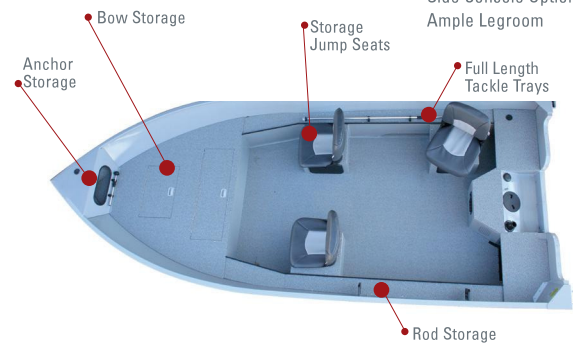

Lodge 160 & 161 Pro Lodge 160 & 161

Factory Installed Options

Mooring Cover

Bow Rails

Saddle-Cut Transom Is Ideal For Mounting A Trolling Motor

Side Console Options Provides Ample Legroom

160 Pro Lodge

AMERICAN ANGLER PROUDLY OFFERS THE ENGINE OF YOUR CHOICE: